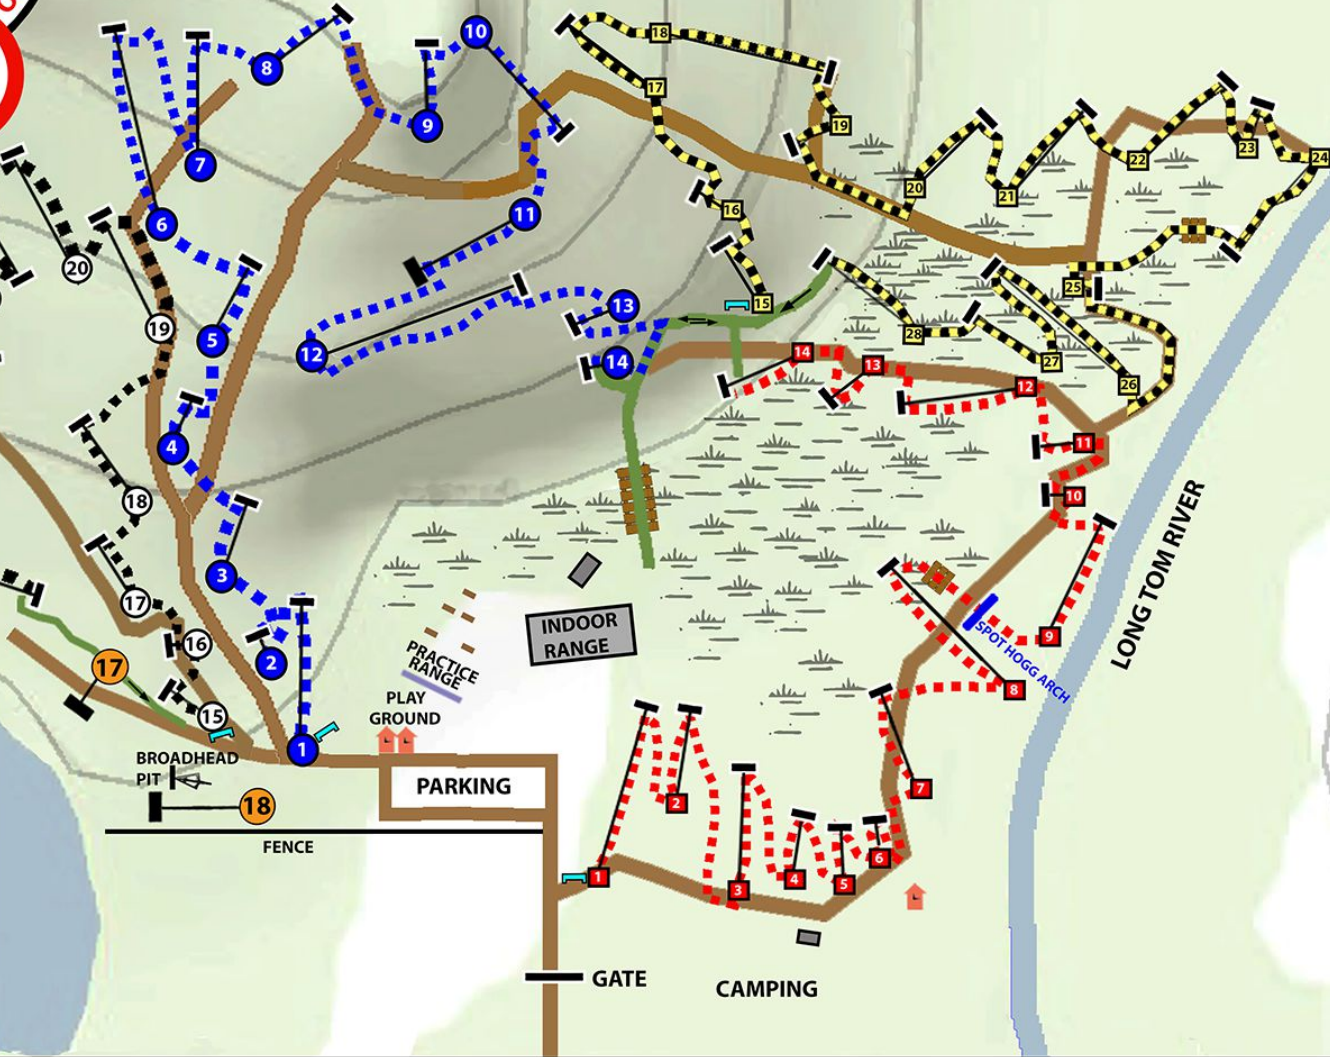

700' 675' 650' 625' 600' 575' 550'

DUSKY CREEK

CASCADIAN BOWMEN OF EUGENE	
ARCHERY RANGE	
	COUGAR
	BEAR
	DEER
	ELK
	SAFARI
	KIOSK
	OUTHOUSE
	ROAD
	FOOT PATH
	RANGE PATH
	SWAMP

MAY 2017

91714 POODLE CREEK ROAD, NOTI OREGON

36